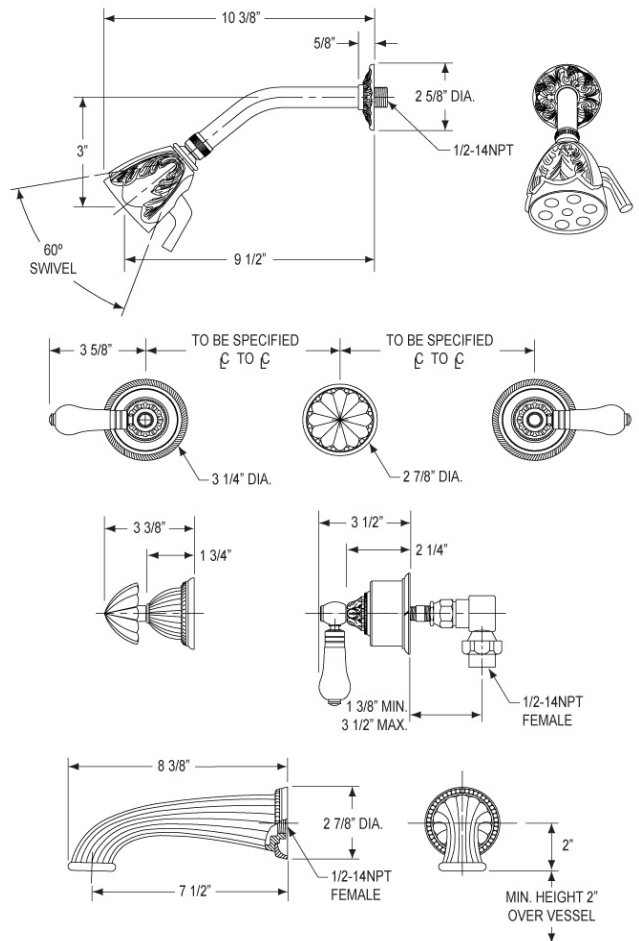

WARRANTY

- Limited Lifetime

COMPLIES WITH

- A112.18.1-05/CSA B125.1-2005-CERTIFIED
- cUPC-CERTIFIED
- UPC-CERTIFIED